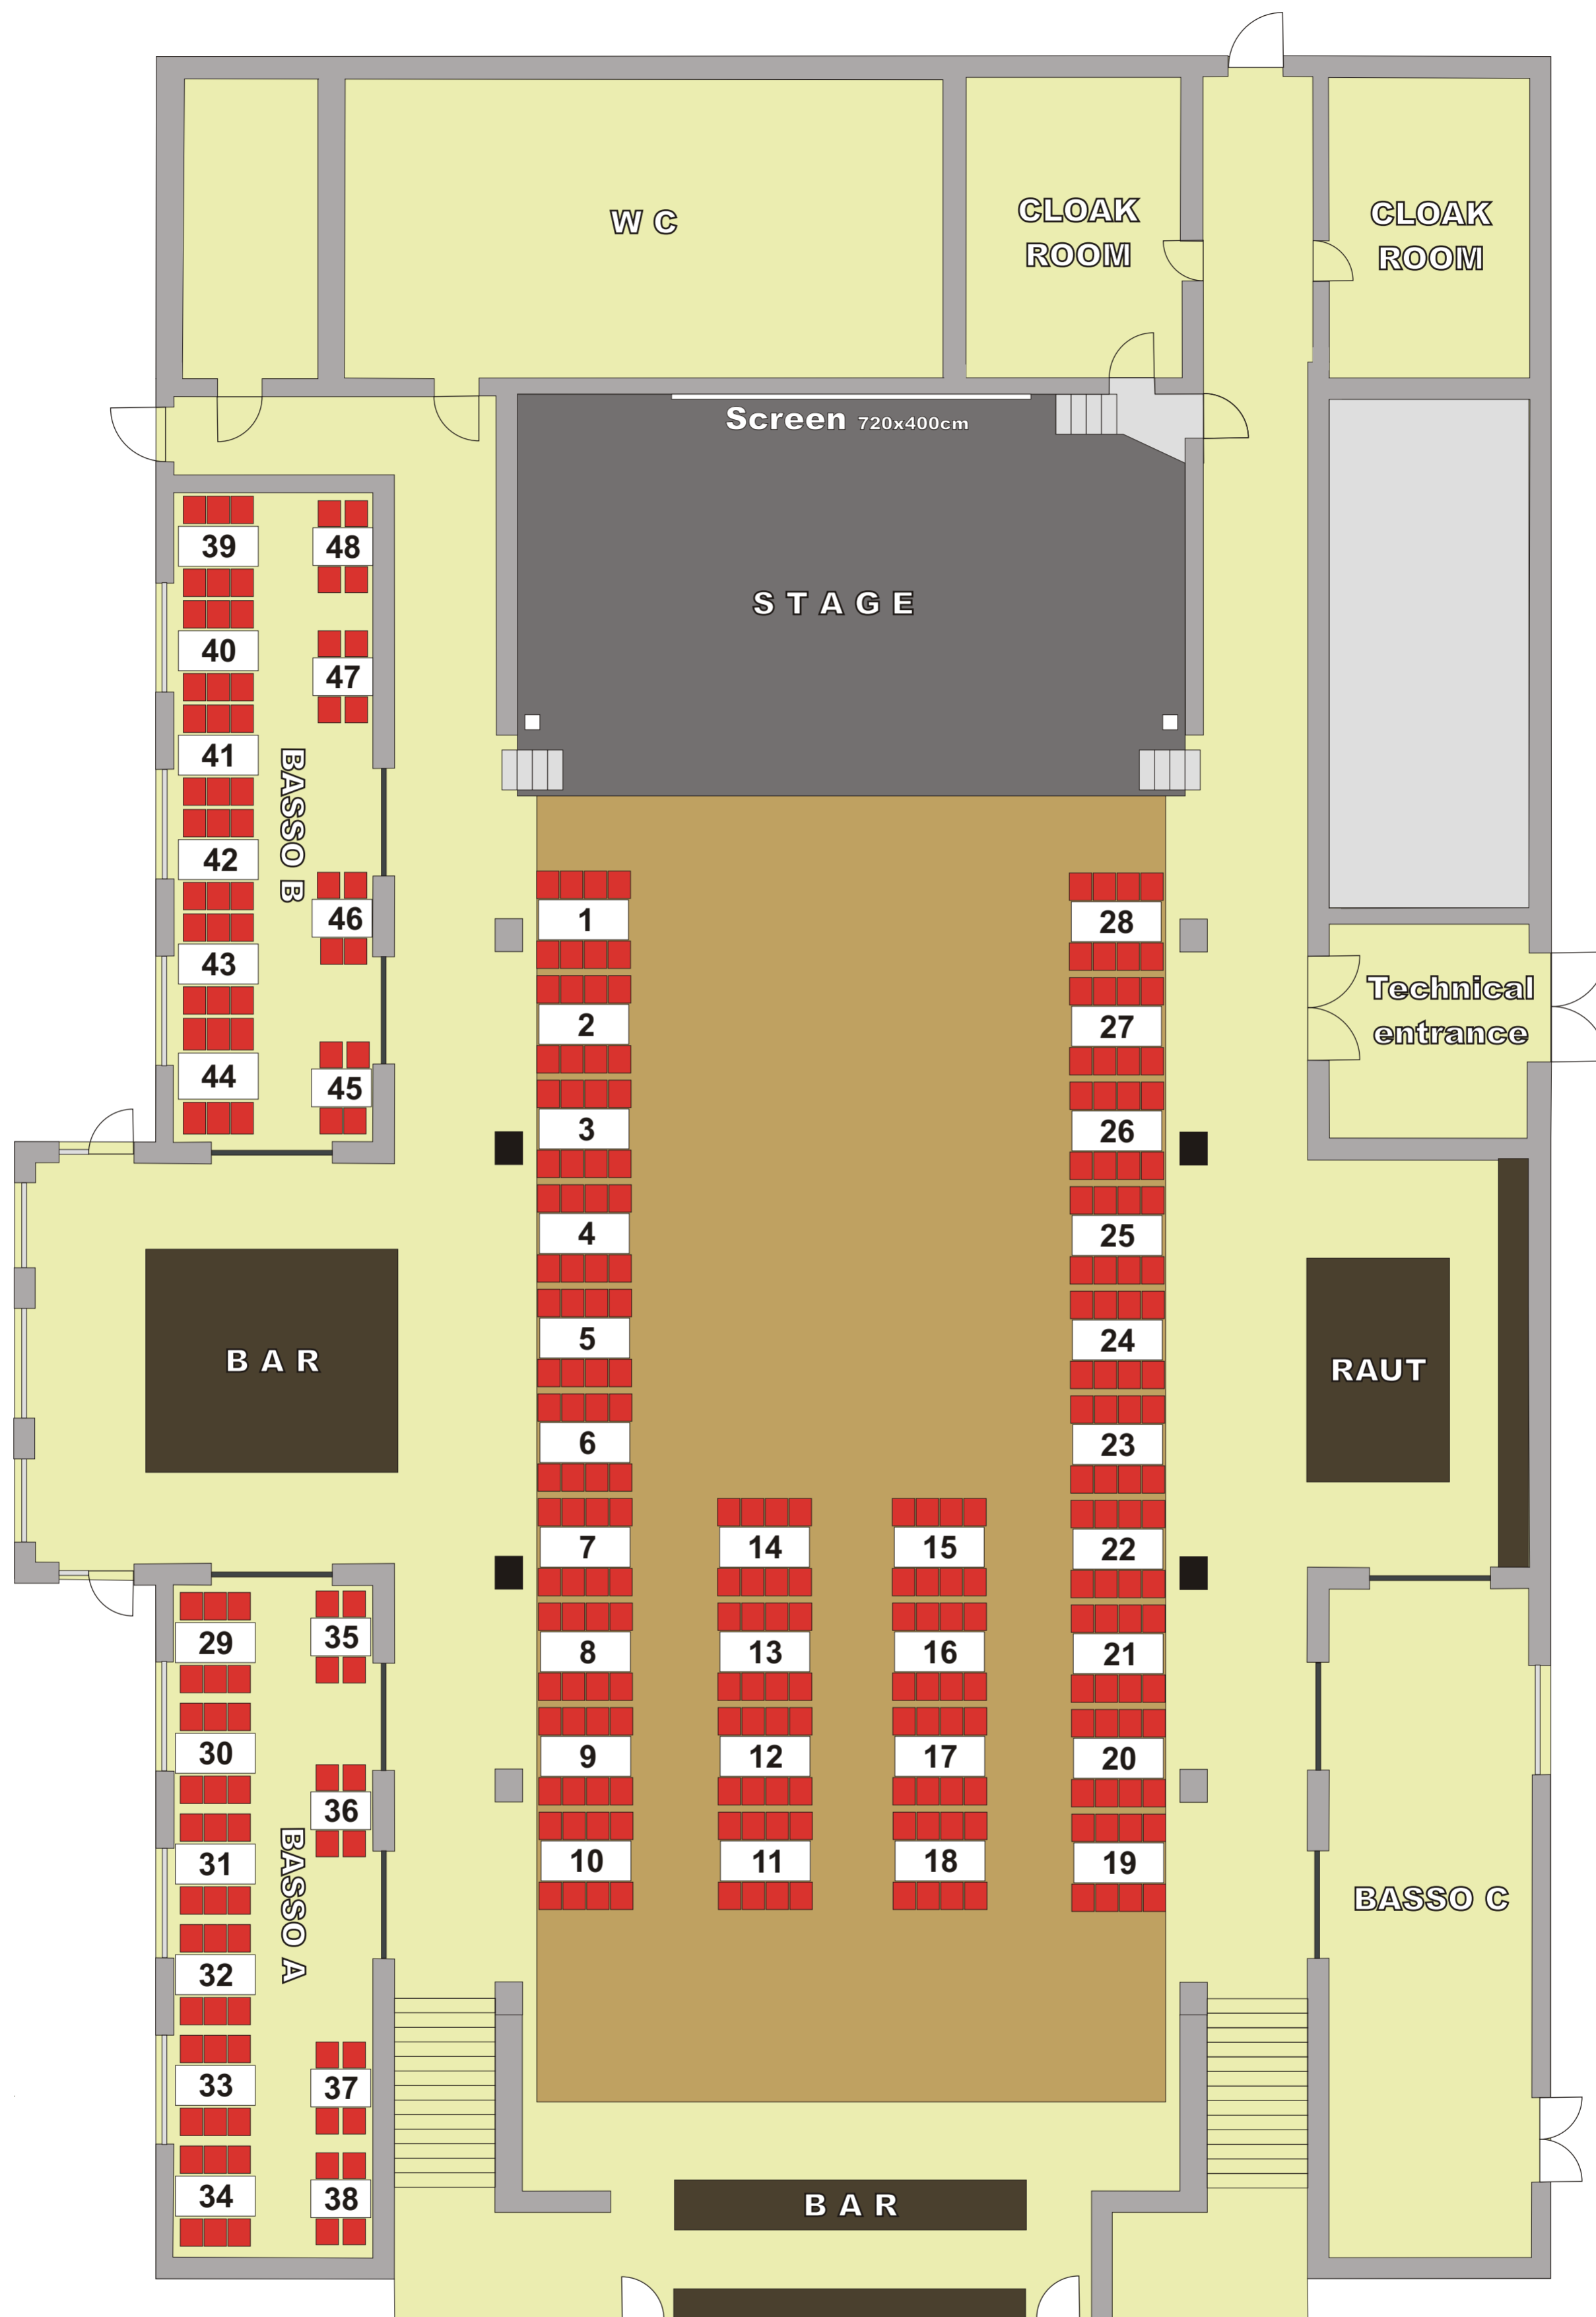

Big Hall 1st Floor - Ball ... 328 chairs

Ceiling Height 6,9 - 8,5m

Big Hall 2nd Floor - Concert ... 392 chairs